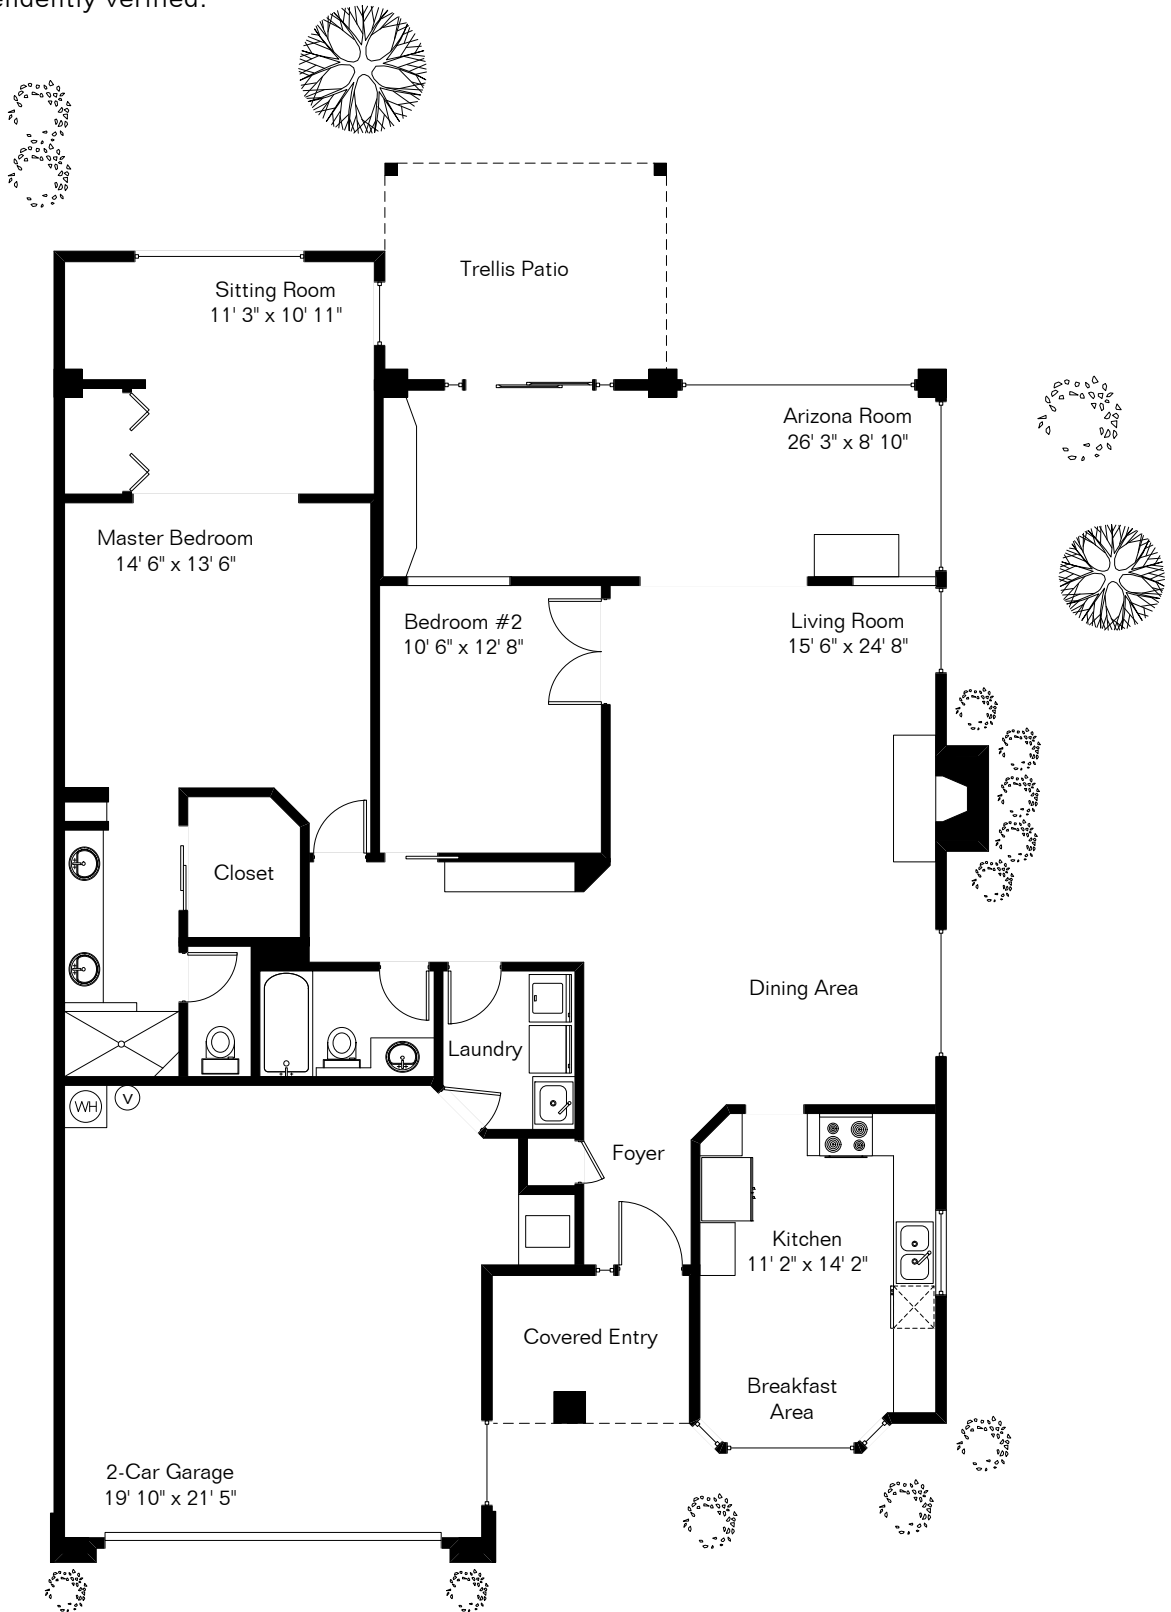

The square footages and room size information are deemed to be reliable but are not guaranteed and should be independently verified.

38477 S Canyon Shadows Dr

Living Area 1,783 Sq Ft
Garage 472 Sq Ft

Site Visit April 2019

0 ft. 6 ft. 10 ft. 20 ft.

Copyright 2019 Floor Plans First! LLC
All Rights Reserved.

www.FloorPlansFirst.com

Toll Free (877) 887-1500
Voice (520) 881-1500

Floor Plans First!
See the Floor Plan First!